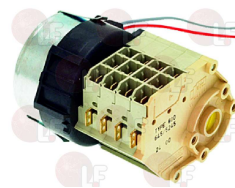

EMMEPI 907173

3322186 TIMER 600/625/5245
models 600-645-5245
230V 50/60HZ
for Dishwasher (ELFRAMO) SQ60
for Dishwasher (KOMEL) Q903
for Glasswasher/Cupwasher (ELFRAMO) SQ42 - SQ48
SQ55
for Glasswasher/Cupwasher (KOMEL) Q34 - Q40 - Q46