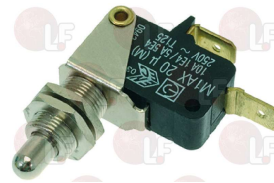

EMMEPI 809253

3240605 DOOR MICROSWITCH M1AX20 10A 250V

EMMEPI 807351

Suitable for:

EMMEPI

9014015 MAGNETIC MICROSWITCH \varnothing 10x26 mm

0.5A 250V - NO contact
with cable length 750 mm
for Dishwasher (ANGELO PO) F60 - F80
for Dishwasher (SILANOS) N50 - N700
for Dishwasher (WHIRLPOOL) AGB648 - AGB650
AGB651 - AGB652 - AGB657 - AGB658 - AGB659
AGB660 - AGB663
for Dishwasher hood type (SILANOS) E1000
for Glasswasher/Cupwasher (SILANOS) N22 - R20
020 - 030
for Glasswasher/Cupwasher (WHIRLPOOL) AGB641
AGB642 - AGB643 - AGB645 - AGB646 - AGB647
AGB782 - AGB783 - AGB784