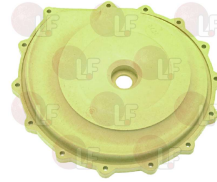

Suitable for:

EMMEPI

3122341 ELECTRO-PUMP FIR B215-2500 2HP 400V 50HZ
inlet external $\varnothing$ 63 mm - outlet external $\varnothing$ 51 mm
motor revolutions 2800
2HP 400V 50Hz 4.9/2.8A
for Dishwasher (ELFRAMO) E700 - MR800 - SQ120
SQ160
for Dishwasher (KOMEL) E807 - Q906 - Q908 - 808
for Dishwasher hood type (ELFRAMO) EC800 - MRC800
for Dishwasher hood type (KOMEL) EK808 - K808

EMMEPI 809263

3122344 GASKET OR 04650 EPDM
for Dishwasher (ELFRAMO) MR600 - MR800 - SQ160
for Dishwasher conveyor type (ELFRAMO) - Series EN
Series ET - Series ETA - ET020
for Dishwasher hood type (ELFRAMO) EC800 - MRC800

EMMEPI 8C0633

3122024 MECHANICAL SEAL $\varnothing$ 12mm INNER SURFACE 8mm
for Dishwasher (ELFRAMO)

EMMEPI 809186

EMMEPI 903067

3122322 ELECTRO-PUMP FIR 1241DX 1.5HP 220/380V
inlet external $\varnothing$ 63 mm - outlet external $\varnothing$ 54 mm
motor revolutions 2800 - flowrate 625 L/min
1.5HP 220/380V 50Hz 4.8/2.8A
for Dishwasher hood type (LAMBER)
till 1/01/99

EMMEPI TR0060

Suitable for:

3122335 FLANGE FOR PUMP HOUSING
for Dishwasher (ELFRAMO) MR600 - MR800 - SQ160
for Dishwasher conveyor type (ELFRAMO) - Series EN
Series ET - Series ETA - ET020
for Dishwasher hood type (ELFRAMO) EC800 - MRC800

EMMEPI 8C0629

3122350 IMPELLER $\varnothing$ 118 mm
new model with threaded pin
for 1.5HP electropumps
for Dishwasher (ELFRAMO) MR800 - SQ160
for Dishwasher hood type (ELFRAMO) EC800 - MRC800

EMMEPI 8C0630

3122345 PUMP HOUSING
inlet external $\varnothing$ 63 mm
outlet external $\varnothing$ 51 mm
for Dishwasher (ELFRAMO) MR600 - MR800 - SQ160
for Dishwasher conveyor type (ELFRAMO) - Series EN
Series ET - Series ETA
for Dishwasher hood type (ELFRAMO) EC800 - MRC800

EMMEPI 8C0634

3122024 MECHANICAL SEAL $\varnothing$ 12mm INNER SURFACE 8mm
for Dishwasher (ELFRAMO)

EMMEPI 809186