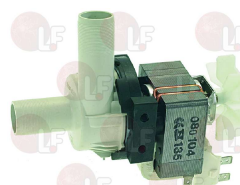

EMMEPI 905275

Pumps

3122404 DRAIN ELECTRIC PUMP BE28B4-178 LH
 100W 230V 50Hz
 inlet external \varnothing 30 mm - outlet external \varnothing 24 mm
 for Dishwasher (MIELE)

EMMEPI 809563

EMMEPI 809735

3122402 DRAIN ELECTRO-PUMP 80W 230V 50Hz
 inlet external \varnothing 24 mm - outlet external \varnothing 24 mm