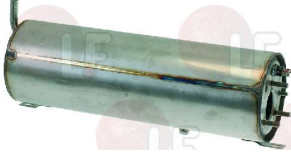

EMMEPI EC1110002

Suitable for:

EMMEPI

Suitable for:

Boilers

3024020 BOILER ø 150x400 mm

for Dishwasher (ANGELO PO) LF50 - LF50E - LF50EM
for Dishwasher (SILANOS) N40 - N600 - N700 - N800
N900

EMMEPI 900353