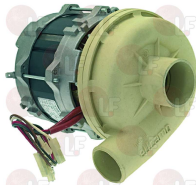

EMMEPI 902712

3122353 ELECTRO-PUMP LGB 500WSX 0,70HP 220/240V
inlet external $\varnothing$ 50 mm - outlet external $\varnothing$ 45 mm
motor revolutions 2800
0.70HP 220/240V 50Hz - capacitor 16 μ F
for Dishwasher (ELFRAMO) D30 - D40 - SQ60
for Dishwasher (KOMEL) F93 - F94 - Q903
for Glasswasher/Cupwasher (ELFRAMO) SQ42 - SQ48
SQ55
for Glasswasher/Cupwasher (KOMEL) Q34 - Q40 - Q46