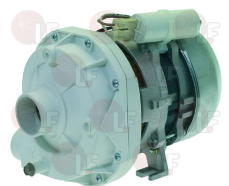

EMMEPI 8C1945

1. **3122399 ELECTRO-PUMP LGB ZF270VSX 0,53HP 230V**
   inlet external $\varnothing$ 45 mm - outlet external $\varnothing$ 39 mm
   motor revolutions 2800
   0.53HP 230V 50Hz 1.7A - capacitor 10 μ f
   for Dishwasher (SILANOS) N700
   for Dishwasher (WHIRLPOOL) AGB648 - AGB649
   AGB650 - AGB651 - AGB652 - AGB653