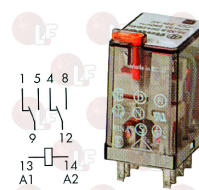

EMMEPI E21110009

Relays

3351072 DOOR MICRO RELAY 16A 230V
 for DISHWASHER 030A/N50-90-700/E1000/AGB

EMMEPI 905476

3351007 MINI RELAY 55.32 10A 240V 50/60Hz
 2 switching contacts
 manual push-button
 for PIZZA SHAPER PF45MTE