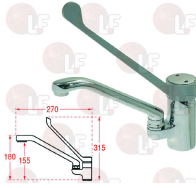

Suitable for:

3359182 SINGLE-HOLE LEVER MIXER

mounting hole $\varnothing$ 52 mm
spout 200 mm