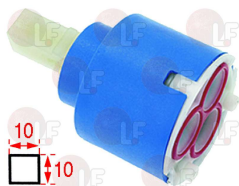

EMMEPI 808969

3221358 WHITE LAMP RECEPTACLE
head ø 16 mm - hole ø 13 mm
for GIORIK OVEN EF4

EMMEPI 809085

Lever mixers

3359652 MIXER CARTRIDGE
cartridge with ceramic disks
perfect tightness even with high pressures
stiffened nylon control rod
sliding rotation even with changes
of temperature
silicon compound sealing ring