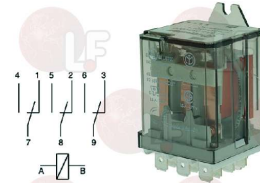

EMMEPI 809015

Suitable for:

3351021 RELAY 62.82 16A 230V 50/60Hz
2 switching contacts

EMMEPI 809863

Suitable for:

3351008 RELAY 62.83 16A 230V 50/60Hz
3 switching contacts
for CIMBALI MAGNUM-SPECIAL-6/S-6/SNEW
for FAEMA MD3000
for SILANOS 030A-N50/90/700-E1000