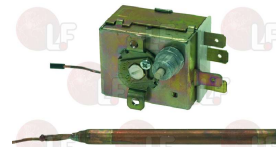

3444165 BOILER SAFETY THERMOSTAT 90-110°C

capillary 1000 mm
bulb $\varnothing$ 6.5x90 mm
15A 250V
for Dishwasher (SILANOS) E40 - E45 - E50 - N700
V40 - V45 - V50 - 600 - 700 - 800 - 900
for Dishwasher (WHIRLPOOL) AGB648 - AGB649
AGB650 - AGB651 - AGB652 - AGB653 - AGB657
AGB658 - AGB660 - AGB663
for Dishwasher conveyor type (WHIRLPOOL) AGB676
for Dishwasher hood type (SILANOS) N1000 - N1300
for Dishwasher hood type (WHIRLPOOL) AGB664
AGB665 - AGB667 - AGB668 - AGB677
for Glasswasher/Cupwasher (SILANOS) R20 - R20A
R23A - R29A - SVELTINA
for Glasswasher/Cupwasher (WHIRLPOOL) AGB642

EMMEPI 907125

3444197 SINGLE PHASE THERMOSTAT 0-90°C

15A 250V
covered capillary 1000 mm
bulb $\varnothing$ 6.5x98 mm
D-shaped pin $\varnothing$ 6x4.6 mm
for Dishwasher (SILANOS) E40 - E45 - E50 - V40
V45 - V50 - 600 - 700 - 800 - 900
for Dishwasher hood type (SILANOS) E1000 - 1000
1300
for Dishwasher hood type (WHIRLPOOL) AGB668