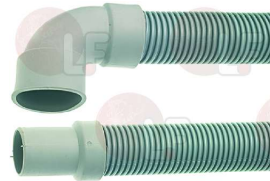

EMMEPI 907450

EMMEPI 907451

3450155 DRAIN PIPE 2000 mm
 \varnothing internal sleeve 32 mm
 \varnothing external sleeve 40 mm
 for C44-C66

EMMEPI 809734

3450209 RUBBER PIPE \varnothing 13x20 mm - 40 m
 operating temperature -40+100°C