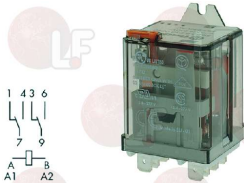

Suitable for:

3351021 RELAY 62.82 16A 230V 50/60Hz
2 switching contacts