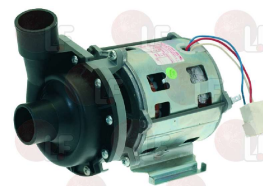

EMMEPI E21110009

Relays

3351072 DOOR MICRO RELAY 16A 230V
for DISHWASHER 030A/N50-90-700/E1000/AGB