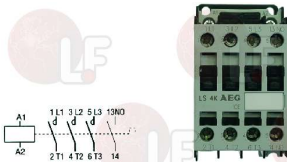

Remote control switches

3351212 CONTACTOR AEG LS4K 9A 230V 4Kw
coil 230V 50/60Hz
3 normally open contacts
1 normally open auxiliary contact