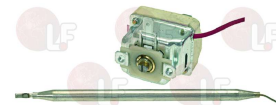

3444243 SINGLE-PHASE THERMOSTAT +35+93°C

covered capillary 1000 mm
bulb $\varnothing$ 6x125 mm
D shaft $\varnothing$ 6x4.6 mm
for boiler adjustment
for Dishwasher (ELFRAMO) BE50 - D30 - D40 - D80F
for Dishwasher (KOMEL) BE50 - F93 - F94 - F98
for Dishwasher hood type (BONNET) INO60
for Dishwasher hood type (COLGED) L51
for Dishwasher hood type (ELFRAMO) C33 - C44 - C66
for Dishwasher hood type (KOMEL) K8033 - K8044
K8066
for Glasswasher/Cupwasher (ELFRAMO) BD11 - BD13
BD14 - BD22 - B11 - B14 - B15
for Glasswasher/Cupwasher (KOMEL) B11 - B14 - B15
F88 - F89 - F91 - F92