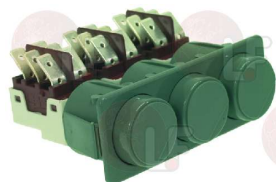

3319649 SWITCH DOMINO 3 POSITIONS

for Dishwasher hood type (ELFRAMO) C44 - C66
for Dishwasher hood type (KOMEL) K8044 - K8066