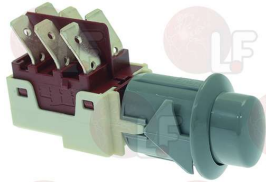

3319398 GREY THREE-POLES SWITCH 16A 250V

for Glasswasher/Cupwasher (ELFRAMO) BD14