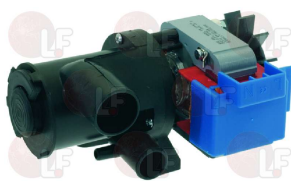

EMMEPI 809563

EMMEPI 809735

3122370 DRAIN PUMP 100W 220/230V
inlet external $\varnothing$ 30 mm - outlet external $\varnothing$ 21 mm
for Dishwasher (SILANOS) N50 - N700
for Dishwasher (WHIRLPOOL) AGB649 - AGB651
AGB652