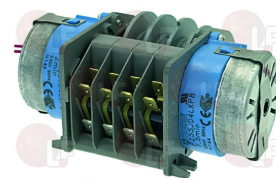

3322166 TIMER P25 4 CAMS

230V 50Hz
1st cycle: 2 minutes
2nd cycle: 7.5 minutes
for Pan/utensilwashing machines (ELFRAMO) LP130
LP60 - LP70
for Pan/utensilwashing machines (KOMEL) KLP130
KLP60