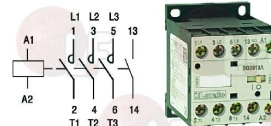

EMMEPI 807553

3446556 CONTACTOR LOVATO BG0910A
coil 9A 230V 50/60Hz 4Kw
3 normally open contacts
1 normally open auxiliary contact
for Dishwasher (MACH) MGL500 - MS350 - MS351
MS400B - MS400T - MS450 - MS451 - MS453
MS500B - MS800
for Dishwasher conveyor type (SILANOS) T1650
T2000
for Dishwasher conveyor type (WHIRLPOOL) AGB676
AGB678 - AGB682
for Dishwasher hood type (MACH) MS1100 - MS1300
MS900
for Dishwasher hood type (SILANOS) E1000 - N1000
for Dishwasher hood type (WHIRLPOOL) AGB664
AGB668 - AGB669 - AGB671