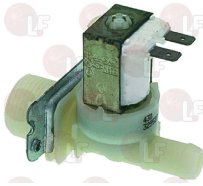

EMMEPI 8C0145

EMMEPI 808922

3120009 SOLENOID VALVE 351 220/240V $\varnothing$ 14 mm
solenoid valve 180° - 220/240V 50/60Hz - max 90°C
inlet 3/4" - outlet $\varnothing$ 14 mm