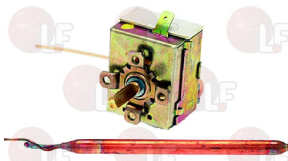

Suitable for:

3444133 SINGLE-PHASE THERMOSTAT 0-90°C

covered capillary 2200 mm
bulb $\varnothing$ 6.5x95 mm
15A 250V
D shaft $\varnothing$ 6x4.6 mm
for Dishwasher (SILANOS) N50
for Dishwasher (WHIRLPOOL) AGB657 - AGB658
AGB659