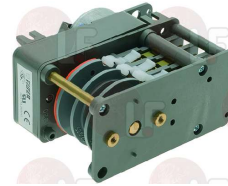

3322112 PROGRAMMER P26 3 CAMS

cycle 120 seconds
230V 50/60HZ
without pin
for Dishwasher (SILANOS) E40 - E45 - E50 - F27A
V40 - 024
for Glasswasher/Cupwasher (EMMEPI) LBR640
for Glasswasher/Cupwasher (SILANOS) F19 - F19A
F22 - F22A - F28A - R20 - R20A - R23A - R29A
SVELTINA - 030
for Glasswasher/Cupwasher (WHIRLPOOL) AGB641
AGB642 - AGB643 - AGB644 - AGB645 - AGB646
AGB782 - AGB784 - AGB785