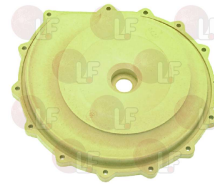

3122335 FLANGE FOR PUMP HOUSING

for Dishwasher (ELFRAMO) MR600 - MR800 - SQ160
for Dishwasher conveyor type (ELFRAMO) - Series EN
Series ET - Series ETA - ET020
for Dishwasher hood type (ELFRAMO) EC800 - MRC800