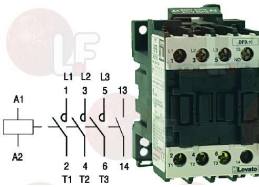

Suitable for:

3351021 RELAY 62.82 16A 230V 50/60Hz
2 switching contacts

EMMEPI 809863

Suitable for:

3351008 RELAY 62.83 16A 230V 50/60Hz
3 switching contacts
for CIMBALI MAGNUM-SPECIAL-6/S-6/SNEW
for FAEMA MD3000
for SILANOS 030A-N50/90/700-E1000

EMMEPI 905475

Remote control switches

3351212 CONTACTOR AEG LS4K 9A 230V 4Kw
coil 230V 50/60Hz
3 normally open contacts
1 normally open auxiliary contact

EMMEPI 8C0148

3351218 CONTACTOR AEG LS7K 18A 230V 7.5Kw
coil 230V 50/60Hz
3 normally open contacts
1 normally open auxiliary contact

EMMEPI C00571

3446561 CONTACTOR LOVATO BF0910A
coil 9A 230V 50/60Hz 4.2Kw
3 normally open contacts
1 normally open auxiliary contact
for Dishwasher (ADLER) DS400 - DS410 - DS600
for Dishwasher (WHIRLPOOL) F650
for Glasswasher/Cupwasher (WHIRLPOOL) F400 - F410

EMMEPI 807553

3446556 CONTACTOR LOVATO BG0910A
coil 9A 230V 50/60Hz 4Kw
3 normally open contacts
1 normally open auxiliary contact
for Dishwasher (MACH) MGL500 - MS350 - MS351
MS400B - MS400T - MS450 - MS451 - MS453
MS500B - MS800
for Dishwasher conveyor type (SILANOS) T1650
T2000
for Dishwasher conveyor type (WHIRLPOOL) AGB676
AGB678 - AGB682
for Dishwasher hood type (MACH) MS1100 - MS1300
MS900
for Dishwasher hood type (SILANOS) E1000 - N1000
for Dishwasher hood type (WHIRLPOOL) AGB664
AGB668 - AGB669 - AGB671

EMMEPI C00287

EMMEPI 907041

Rinse aid pumps and accessories

3090213 DETERGENT DISPENSER PUMP
8W 220V 50/60Hz

EMMEPI E22110014

EMMEPI 8C0900

3090360 ELBOW FITTING FOR HOSE 4x6
stainless steel

EMMEPI E24110015