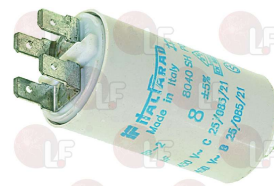

Bulb sheathes

3187006 SHEATHING $\varnothing$ 1/2" 130 mm
in stainless steel for thermostat bulb
2 pipes
for Dishwasher (COMENDA)
for Dishwasher hood type (SILANOS) E1000 - N1000
N1300
for Dishwasher hood type (WHIRLPOOL) AGB664
AGB665 - AGB668 - AGB669

EMMEPI TR0298

3187011 SHEATHING $\varnothing$ 3/8" 21 mm
of stainless steel with nut and gasket
for Dishwasher (ELFRAMO)
for Pan/utensilwashing machines (ELFRAMO)

EMMEPI E24110004

Capacitors

3068010 CAPACITOR μ F 6.3 450V 50/60Hz
operating temperature $-25+85^{\circ}\text{C}$
in compliance with EEC 93/68 and EEC 92/31 regulat
for Dishwasher (FAGOR) FI-12D - FI-12S - FI-18D
FI-18S - FI-30 - FI-48 - FI-48B - FI-50
FI-64 - FI-64B - FI-72
for Dishwasher hood type (FAGOR) FI-1200 - FI-900
for Glasswasher/Cupwasher (FAGOR) LVC-12 - LVC-15
LVC-15D - LVC-21 - LVC-21B - LVC-21D - LVR-10
LVR-14 - LVR-14D - LVR-20 - LVR-20B - LVR-20D

EMMEPI 8C1588

3068014 CAPACITOR μ F 8 450V 50/60Hz
operating temperature $-25+85^{\circ}\text{C}$
in compliance with EEC 93/68 and 92/31 regulations

EMMEPI 132110008

Castors

3346133 HANDLE SLIDING WHEEL
for Dishwasher hood type (ELFRAMO) C33 - C44 - C66
for Dishwasher hood type (KOMEL) K8033 - K8044
K8066

EMMEPI 8C1333

3346179 HOOD WHEEL $\varnothing$ 35 mm HOLE $\varnothing$ 11 mm
for Dishwasher hood type (ELFRAMO) C33 - C44 - C66
for Dishwasher hood type (KOMEL) K8033 - K8044
K8066

EMMEPI 8C1334