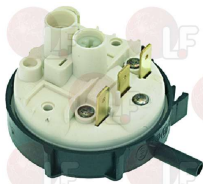

EMMEPI 808826

3359601 SHOWER UNIT WALL MOUNT

EMMEPI 809441

3359820 SPOUT TYPE S \varnothing 20x250 mm

EMMEPI 8C0013

Pressure switches

3320029 PRESSURE SWITCH 40/20 mm 250V 16A
1 level
max operating temperature 85°C
for DISHWASHER
for Dishwasher (SILANOS) N700 - 200 - 250 - 300 - 400
for Dishwasher (WHIRLPOOL) AGB648 - AGB649 - AGB650 - AGB651 - AGB652 - AGB653
for Glasswasher/Cupwasher (ADLER) CF35 - CF40 - COMPACT - DSF101 - DSF103 - DS101 - DS103 - DS201 - DS203
for Glasswasher/Cupwasher (EUROFRANCE) N50Q - N50T - N58Q - N58T - N63Q - N63T - N70Q - N70T
for Glasswasher/Cupwasher (SILANOS) AMBRA - CARINA - GRANBAR - LYLBAR - R20 - 020 - 030
for Glasswasher/Cupwasher (WHIRLPOOL) AGB641