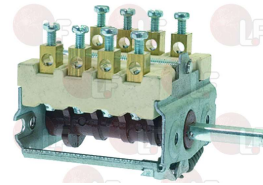

EMMEPI 8C1197

Rotary switches

3057050 CONNECTING BRACKET

connecting thermostat and switch

EMMEPI C00218

3057216 SELECTOR SWITCH 0-1 POSITIONS

contact capacity 16A 230V - max 150°C
D-shaped pin 6x4.6 mm

EMMEPI 809926