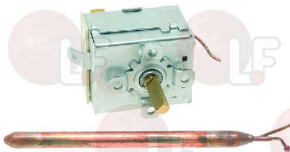

Suitable for:

EMMEPI

Suitable for:

Thermostats

3444008 BLACK KNOB $\varnothing$ 41 mm 0-90°C

D-shaped pin $\varnothing$ 6x4.6 mm
for thermostat TR/2
for Dishwasher (LINEA BLANCA) LC-1500 - LC-1700
LC-2000 - LC-2300 - LC-2300TR - LC-2600
LC-2800
for Dishwasher hood type (LINEA BLANCA) LC-3500
LC-4000
for Glasswasher/Cupwasher (LINEA BLANCA) LC-1000
LC-80

EMMEPI 903982

3444165 BOILER SAFETY THERMOSTAT 90-110°C

capillary 1000 mm
bulb $\varnothing$ 6.5x90 mm
15A 250V
for Dishwasher (SILANOS) E40 - E45 - E50 - N700
V40 - V45 - V50 - 600 - 700 - 800 - 900
for Dishwasher (WHIRLPOOL) AGB648 - AGB649
AGB650 - AGB651 - AGB652 - AGB653 - AGB657
AGB658 - AGB660 - AGB663
for Dishwasher conveyor type (WHIRLPOOL) AGB676
for Dishwasher hood type (SILANOS) N1000 - N1300
for Dishwasher hood type (WHIRLPOOL) AGB664
AGB665 - AGB667 - AGB668 - AGB677
for Glasswasher/Cupwasher (SILANOS) R20 - R20A
R23A - R29A - SVELTINA
for Glasswasher/Cupwasher (WHIRLPOOL) AGB642

EMMEPI 907125

3444197 SINGLE PHASE THERMOSTAT 0-90°C

15A 250V
covered capillary 1000 mm
bulb $\varnothing$ 6.5x98 mm
D-shaped pin $\varnothing$ 6x4.6 mm
for Dishwasher (SILANOS) E40 - E45 - E50 - V40
V45 - V50 - 600 - 700 - 800 - 900
for Dishwasher hood type (SILANOS) E1000 - 1000
1300
for Dishwasher hood type (WHIRLPOOL) AGB668

EMMEPI 907110

3444243 SINGLE-PHASE THERMOSTAT +35+93°C