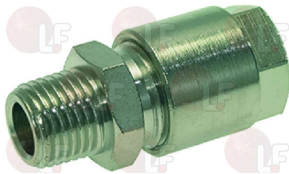

EMMEPI 908120

3743053 FITTING FOR RINSE PIPE WITH OGIVE
 $\varnothing$ 1/4"x10 mm
for Dishwasher hood type (SILANOS) N1000 - 1000
1300
for Dishwasher hood type (WHIRLPOOL) AGB667
AG664

EMMEPI 908121

3243840 FLANGE FOR UPPER SUPPORT
for Glasswasher/Cupwasher (SILANOS) N22
for Glasswasher/Cupwasher (WHIRLPOOL) AGB784
AGB785