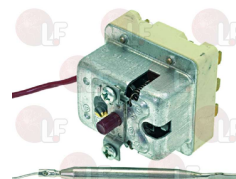

Suitable for:

3444133 SINGLE-PHASE THERMOSTAT 0-90°C

covered capillary 2200 mm
bulb $\varnothing$ 6.5x95 mm
15A 250V
D shaft $\varnothing$ 6x4.6 mm
for Dishwasher (SILANOS) N50
for Dishwasher (WHIRLPOOL) AGB657 - AGB658
AGB659

EMMEPI 907100

Suitable for:

3444211 SINGLE-PHASE THERMOSTAT 0-90°C

covered capillary 1000 mm
bulb $\varnothing$ 6.5x100 mm.
with adapter nipple gland $\varnothing$ 3/8
15A 250V
D shaft $\varnothing$ 6x4.6 mm
for Dishwasher (ELFRAMO) MRS400 - MR1200 - MR600
MR800 - SQ120 - SQ160 - SQ240 - SQ60 - SQ885
for Dishwasher (KOMEL) Q804 - Q903 - Q906 - Q908
Q912 - 804 - 806 - 808 - 812
for Dishwasher conveyor type (ELFRAMO) - Series EN
for Dishwasher conveyor type (KOMEL) - Series KN
for Dishwasher hood type (ELFRAMO) EC1200 - EC800
MRC1100 - MRC1400 - MRC800
for Dishwasher hood type (KOMEL) EK808 - EK812
K808 - K811 - K814

EMMEPI 808572

EMMEPI 809256

3444213 SINGLE-PHASE THERMOSTAT 60°C

covered capillary 1000 mm
bulb $\varnothing$ 9x50 mm
with adapter nipple gland $\varnothing$ 15 mm
15A 250V
for Dishwasher (ELFRAMO) BE50 - D120 - D30 - D40
D80
for Dishwasher (KOMEL) BE50 - F912 - F93 - F94
F98
for Dishwasher hood type (ELFRAMO) C33 - C44 - C66
for Dishwasher hood type (KOMEL) K8033 - K8044
K8066
for Glasswasher/Cupwasher (ELFRAMO) BD11 - BD13
BD14 - BD22
for Glasswasher/Cupwasher (KOMEL) F88 - F89 - F91
F92

EMMEPI 809318

3444242 THREE-PHASE THERMOSTAT +107°C

with manual reset
covered capillary 850 mm
bulb $\varnothing$ 6x80 mm
for boiler safety
for Dishwasher (ELFRAMO) D40 - D80F - SQ120
SQ160 - SQ240 - SQ885
for Dishwasher (KOMEL) F94 - F98 - Q804 - Q906
Q908 - Q912
for Dishwasher hood type (ELFRAMO) C44 - C66
MRC1100 - MRC1400 - MRC800
for Dishwasher hood type (KOMEL) K8044 - K8066
K808 - K811 - K814

EMMEPI 809257

3444084 THREE-PHASE THERMOSTAT 35-85°C