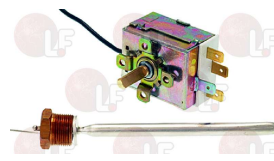

3444211 SINGLE-PHASE THERMOSTAT 0-90°C

covered capillary 1000 mm
bulb $\varnothing$ 6.5x100 mm.
with adapter nipple gland $\varnothing$ 3/8
15A 250V
D shaft $\varnothing$ 6x4.6 mm
for Dishwasher (ELFRAMO) MRS400 - MR1200 - MR600
MR800 - SQ120 - SQ160 - SQ240 - SQ60 - SQ885
for Dishwasher (KOMEL) Q804 - Q903 - Q906 - Q908
Q912 - 804 - 806 - 808 - 812
for Dishwasher conveyor type (ELFRAMO) - Series EN
for Dishwasher conveyor type (KOMEL) - Series KN
for Dishwasher hood type (ELFRAMO) EC1200 - EC800
MRC1100 - MRC1400 - MRC800
for Dishwasher hood type (KOMEL) EK808 - EK812
K808 - K811 - K814