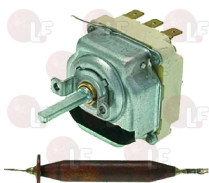

3444084 THREE-PHASE THERMOSTAT 35-85°C

capillary 900 mm
bulb with counterboring $\varnothing$ 9.52x85 mm
10A 400V
D shaft $\varnothing$ 6x4.6 mm
for Dishwasher (ELFRAMO) E500 - MR600
for Dishwasher (KOMEL) E805 - 806