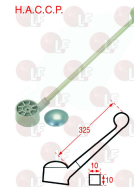

3359182 SINGLE-HOLE LEVER MIXER

mounting hole \varnothing 52 mm
spout 200 mm

EMMEPI GRGOM-R

Suitable for:

3359654 TECHNOPOLYMER LEVER FOR MIXER

in crushproof and shockproof technopolymere
length 325 mm

EMMEPI 809808